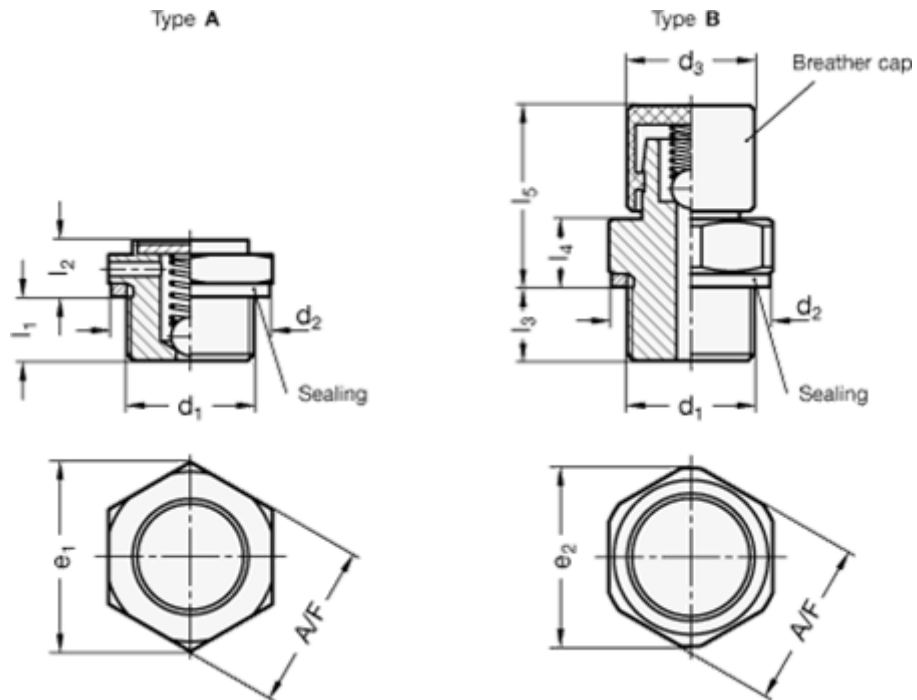

Data Sheet

Article number: 20883M121520BMS
 Description: E+G Udluftningsfilter - M12x1.5

Measures

	= -	l2	= 6
	= -	l3	= 7.5
A/F	= 17	l4	= 7
Air passage l/min.	= -	l5	= 19
d2	= 18	Opening pressure in mbar = Min. 20 - Max 80. mbar	
d3	= 13	Thread d1 = M12x1.5	
e	= 18.5		
l1	= 6.5		